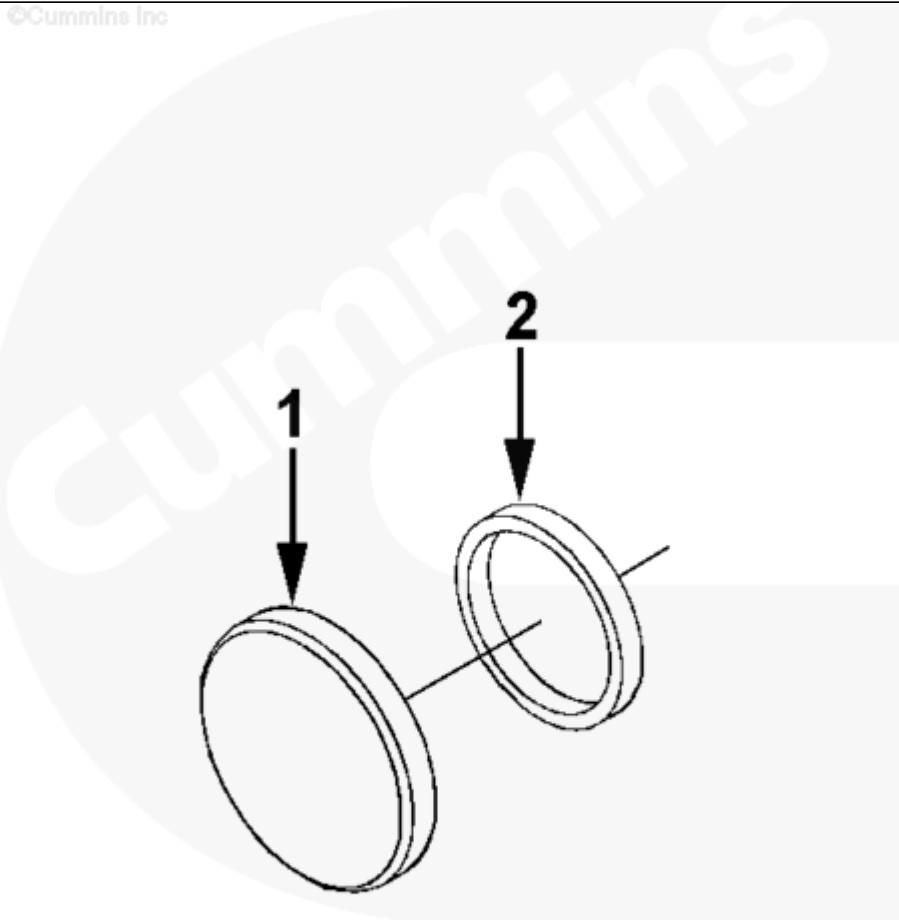

Parts Catalog - Option Detail

Electronic Parts Catalog - Option Detail				
Option	Group	Graphic	Film Card	Date
EI9701-01	15.06	ei951gt	Z	09-DEC-96
Engines	6C8.3, C GAS PLUS CM556, G8.3, G8.3 CM558, GTA8.3 CM558, ISC CM2150, ISC CM554, ISC CM850, ISC8.3 CM2250, ISC8.3 G CM2180 C101, ISL CM2150, ISL CM554, ISL CM850, ISL G CM2180, ISL8.9 CM2150 L110, ISL8.9 CM2880 L112, ISL9 CM2150 SN, ISL9 CM2250, ISL9 CM2350 L101, ISL9 CM2350 L111, ISLE4 CM850, L GAS PLUS CM556, L8.9, L8.9 L121, L8.9G CMOH2.0 L125B, L9 CM2350 L116B, L9 CM2350 L119B, L9 CM2350 L120C, L9 CM2350 L123B, L9.3 L105, L9.5 L117, L9N CM2380 L124B, QSC8.3 CM2250, QSC8.3 CM2880 C102, QSC8.3 CM554, QSC8.3 CM850(CM2850), QSL9 CM2250, QSL9 CM2250 L115, QSL9 CM2350 L102, QSL9 CM2350 L107, QSL9 CM2350 L118, QSL9 CM2350 L122, QSL9 CM554, QSL9 CM850(CM2850), QSL9 G CM558, QSL9 M CM2250 L106, QSL9.3 CM2880 L113			

ei951gt

Cart	Ref No	Part Number	Part Description	Required	Remarks
View My Cart					
		E19701-01	Mechanical Tachometer Drive		
					Mechanical Tach Drive
					Provision: No
					Structure Code: 02 EBM
					Oil Fill Location: Fuel Pump
					Side Exhaust Side Valve Cover
					None
					Engine Family:
					C Series
					B Series
<input type="checkbox"/>	1	3903463	Access Hole Cover	1	
<input type="checkbox"/>	2	3903475	Rectangular Ring Seal	1	